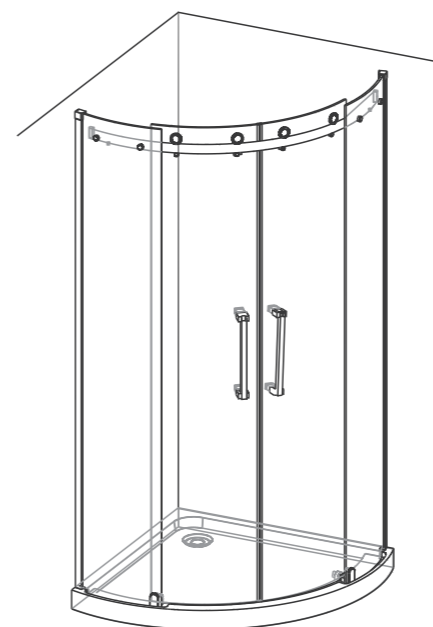

ELIXIR 200

ΗΜΙΚΥΚΛΙΚΗ
ROUND
KÖRÍVES

NO.	Designation	Pieces	NO.	Designation	Pieces
1	Arc tray	1	13	AL cover	1
2	Glass fixed on the left	1	14	Special crew set	2
3	Glass fixed on the right	1	15	Water bar	1
4	Glass for movable door	1	16	Handle	1
5	Roller	2	17	Self tapping screw ST4*16	8
6	Flexible glass clip	1	18	Self tapping screw ST4*25	6
7	Limit anxis	2	19	Rubber plug	6
8	M1 limit anxis	1	20	Crew cover	8
9	Beam on top	1	21	Crew cover	12
10	AL fix on wall	1			
11	AL cover	2			
12	AL cover	2			

ΠΙΝΑΚΑΣ ΑΝΤΑΛΛΑΚΤΙΚΩΝ / SPARE PARTS CHART / PIÈCES DE TABLE

No.	COD.	ΠΕΡΙΓΡΑΦΗ / DESCRIPTION / LA DESCRIPTION	TIMH PRICE ÂR
1	-	-	-
2, 3	ELI-100-002	Σταθερό κρύσταλλο 1τεμ. / Fixed glass with profil 1pcs. / Verre fixe avec profilé 1pcs.	119,00 €
4	ELI-100-003	Συρόμενη πόρτα 1τεμ. / Sliding door 1pcs. / Porte coulissante 1pcs.	119,00 €
5	ELI-100-004	Σετ ροδάκια για μία πόρτα / Rollers complete set for a door / Roulette set pour une porte	71,00 €
6	ELI-100-005	Εύκαμπτος συνδετήρας κρυστάλλου 1τεμ. / Flexible glass clip 1pcs. / Clip en verre flexible 1pcs.	31,00 €
7, 8	ELI-100-006	Stopper 1τεμ. / Stopper 1pcs. / Stopper 1pcs	15,00 €
9	ELI-100-007	Οριζόντια προφίλ σετ 2 τεμαχίων / Horizontal profile set of 2 pcs. / Profilé horizontal jeu de 2 pièces	47,00 €
10	ELI-100-008	Προφίλ τοίχου 1τεμ. / Wall profile 1pcs. / Profilé de mur 1pcs.	23,00 €
11, 12	ELI-100-009	Καπάκια 2τεμ. / Caps 2pcs. / Bouchons 2pcs.	15,00 €
14	ELI-100-010	Σταθεροποιητής κρυστάλλου 2τεμ. / Stabilizer glass 2pcs. / Stabilisation fixe 2pcs.	15,00 €
15	ELI-100-011	Κάθετο λάστιχο στεγανοποίησης 1τεμ. / Vertical seal lits 1pcs. / Joints verticaux 1pcs.	15,00 €
16	ELI-100-012	Χερούλι 1τεμ. / Handles 1pcs. / Poignée 1pcs.	71,00 €
17	ELI-100-013	Γωνία 1τεμ. / Corner 1pcs. / Angle 1pcs.	15,00 €
18-23	ELI-100-014	Εξαρτήματα και βίδες / Accessories and screws / Vis et accessoires	15,00 €

ΠΙΝΑΚΑΣ ΑΝΤΑΛΛΑΚΤΙΚΩΝ / SPARE PARTS CHART / PIÈCES DE TABLE