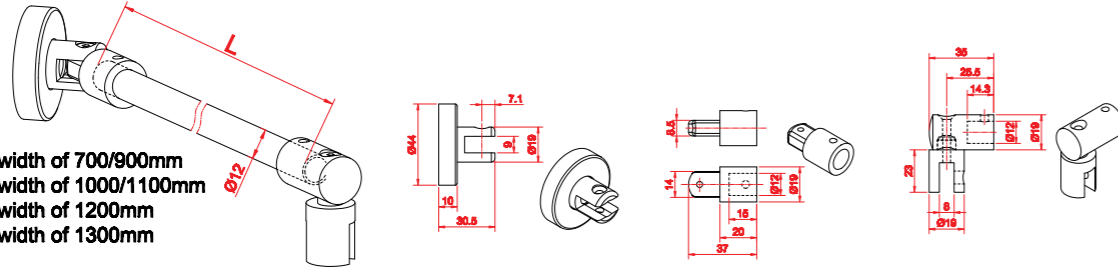

NEW FLORA 500

NEW FLORA (Maniglie / Handles / Poignées)

NEW SN-10

ON 100 - ON 500

ON 400

• Top support bar

L=300 for width of 700/900mm
 L=400 for width of 1000/1100mm
 L=500 for width of 1200mm
 L=630 for width of 1300mm