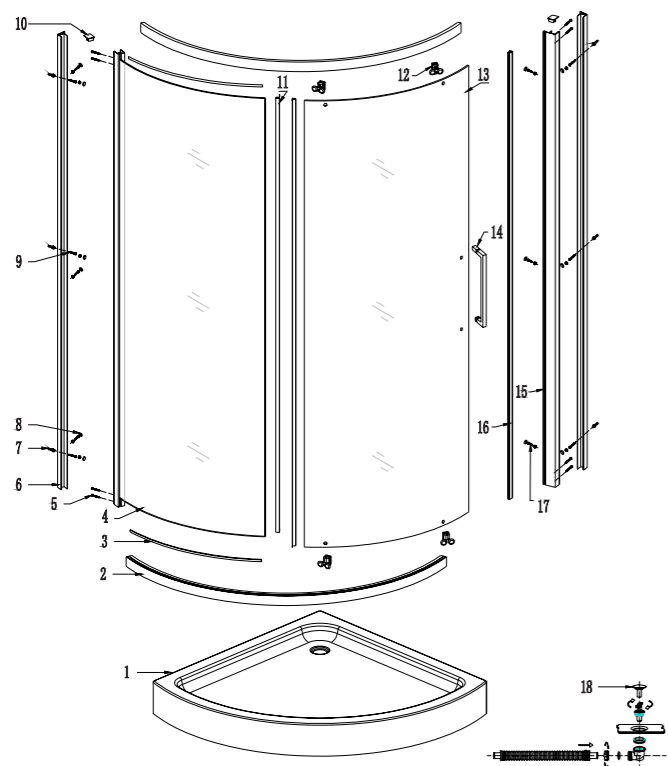

MINIMAL 636

ΗΜΙΚΥΚΛΙΚΗ
ROUND
KÖRÍVES

NO.	Designation	Pieces	NO.	Designation	Pieces
1	Tray	1	15	Profile	4
2	Horizontal profile	2	16	magnetic tripe	1
3	Rubber gasket	2	17	Screw ST4*12	6
4	fixed glass	1	18	Standard draher	1
5	Screw ST4*25	8			
6	Wall profile	1			
7	Wall plug	6			
8	Decoration cover	12			
9	Screw ST4*25	6			
10	Profile cover	2			
11	Upright gasket	1			
12	Double roller	4			
13	Movable glass door	1			
14	Handle	1			