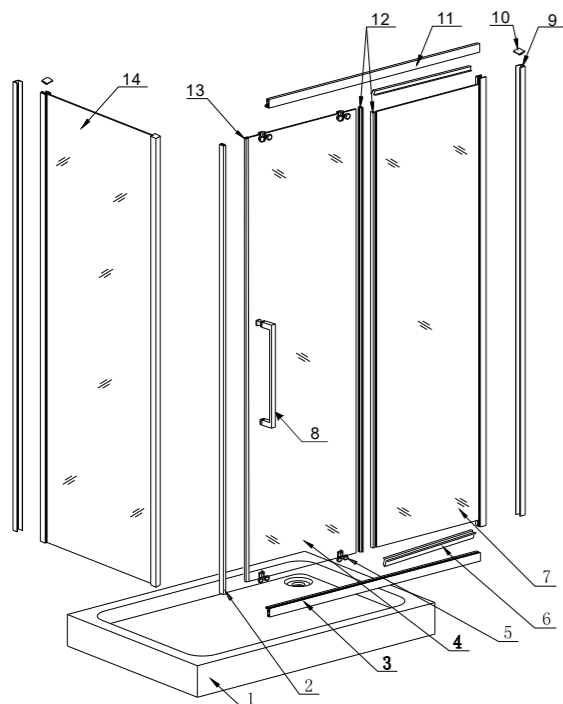

MINIMAL 500

ΜΟΝΗ ΣΥΡΟΜΕΝΗ ΠΟΡΤΑ
SINGLE SLIDING DOOR
EGY GÖRGŐS AJTÓ

NO.	Designation	Pieces	NO.	Designation	Pieces
1	Tray	1	15	Screw ST4*25	6
2	Profile	1	16	Screw ST4*30	8
3	Bottom profile	1	17	Screw ST4*16	9
4	Movable glass door	1	18	Wall plug	6
5	Double roller	4	19	Decoration cover	15
6	"U" gasket	2			
7	fixed glass	1			
8	Handle	1			
9	Wall profile	1			
10	Profile cover	2			
11	Top profile	1			
12	Upright gasket	1			
13	magnetic tripe	1			
14	fixed glass	1