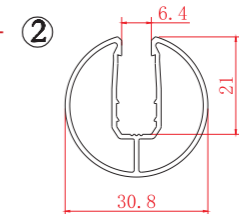

ON 400

• Top support bar

L=300 for width of 700/900mm
L=400 for width of 1000/1100mm
L=500 for width of 1200mm
L=630 for width of 1300mm

• Wall profile & Upright profile

• Water seal

• Hinge

• Glass clip

• Bottom aluminum profile

• Bottom water seal

• Wall profile

• Magnetic seal

• Handle

PANEX 100