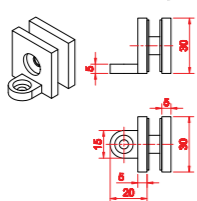

• Glass clip