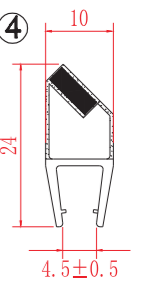

ON 400

• Top support bar

L=300 for width of 700/900mm
L=400 for width of 1000/1100mm
L=500 for width of 1200mm
L=630 for width of 1300mm

• Wall profile & Upright profile

• Water seal

• Hinge

• Glass clip

• Bottom aluminum profile

• Bottom water seal

• Wall profile

• Magnetic seal

• Handle

PANEX 100