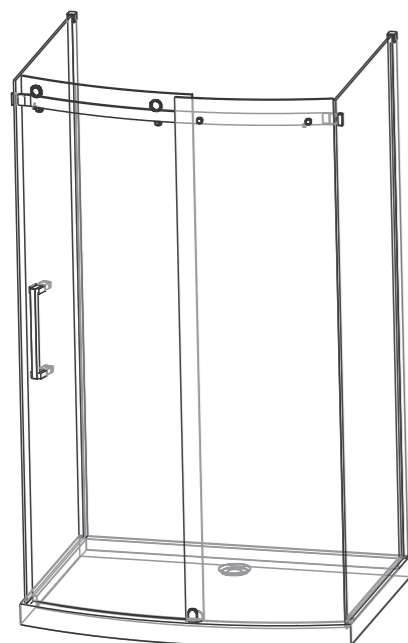

ELIXIR 400 - ELIXIR 500

ΟΡΘΟΓΩΝΙΑ
RECTANGLE
NÉGYSZÖGLETES

NO.	Designation	Pieces	NO.	Designation	Pieces
1	Square & Round tray	1	15	Connector	1
2	Glass fix on the side	1	16	AL cover	1
3	Glass fixed on the right	1	17	Special crew set	2
4	Glass for movable door	1	18	Seal	1
5	Roller	2	19	Handle	1
6	Flexible glass clip	1	20	Self tapping screw ST4*16	7
7	Limit anxis	2	21	Self tapping screw ST4*25	6
8	M1 limit anxis	2	22	Rubber plug	6
9	Crew cover	6	23	Crew cover	6
10	Beam on top	1	24	Recessed countersunk head screw W4*20	1
11	AL fix on wall	1	25	Water bar	1
12	AL cover	2			
13	AL cover	2			
14	AL cover	1