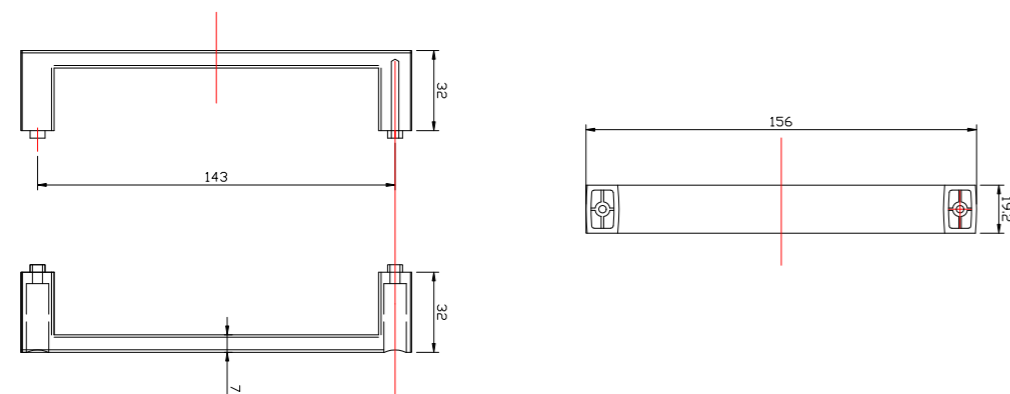

NEW FLORA 500

NEW FLORA (Maniglie / Handles / Poignées)

NEW SN-10

ON 100 - ON 500

ON 400

• Top support bar

L=300 for width of 700/900mm
 L=400 for width of 1000/1100mm
 L=500 for width of 1200mm
 L=630 for width of 1300mm