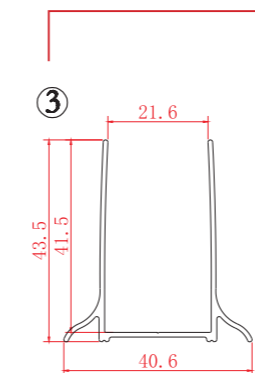

ON 400

• Top support bar

L=300 for width of 700/900mm
L=400 for width of 1000/1100mm
L=500 for width of 1200mm
L=630 for width of 1300mm

• Wall profile & Upright profile

• Water seal

• Hinge

• Glass clip

• Bottom aluminum profile

• Bottom water seal

• Wall profile

• Magnetic seal

• Handle

PANEX 100