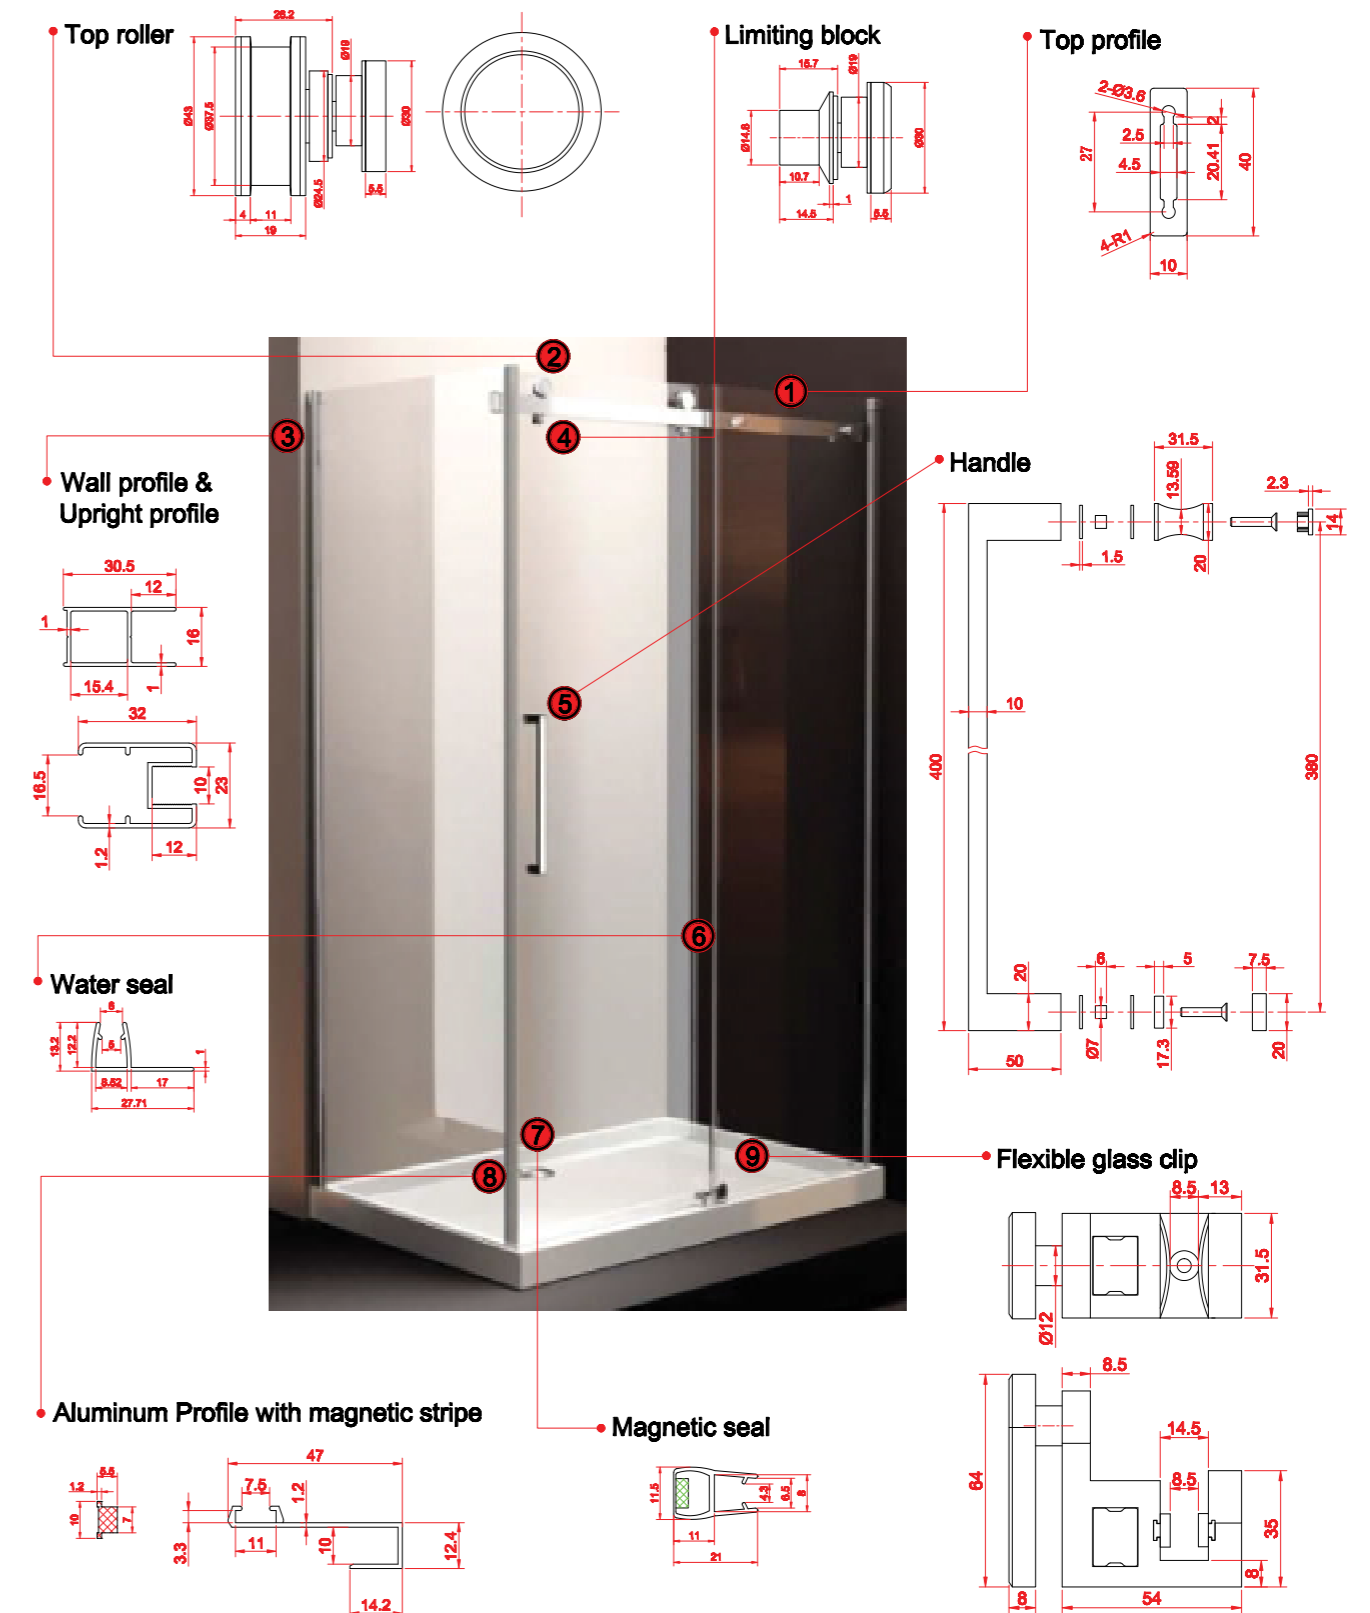

NEW ELIXIR 500