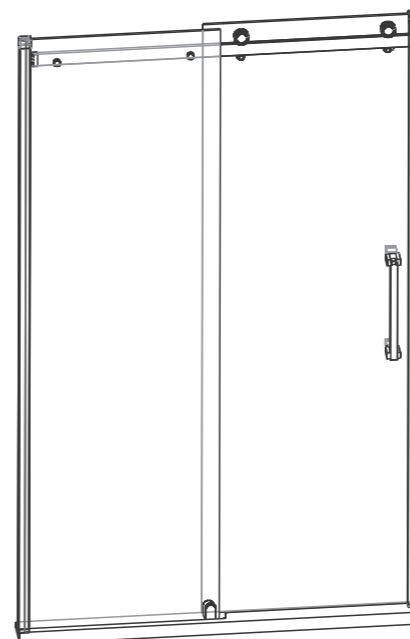

NEW ELIXIR 400

ΜΟΝΗ ΣΥΡΟΜΕΝΗ ΠΟΡΤΑ
SINGLE SLIDING DOOR
EGY GÖRGÖS AJTÓ

NO.	Designation	Pieces	NO.	Designation	Pieces
1	Marble rail	1	13	AL cover	1
2	Glass fixed	1	14	Special crew set	2
3	Glass door	1	15	Water bar	1
4	Crew cover	8	16	Handle	1
5	Roller	2	17	Self tapping screw ST4*16	8
6	Flexible glass clip	1	18	Self tapping screw ST4*25	6
7	Limit anxis	2	19	Recessed countersunk head screw M4*25	1
8	M1 limit anxis	2	20	Rubber plug	6
9	Beam on top	1	21	AL fix on wall	1
10	AL fix on wall	1	22	Crew cover	6
11	AL cover	2			
12	AL cover	1			

ΠΙΝΑΚΑΣ ΑΝΤΑΛΛΑΚΤΙΚΩΝ / SPARE PARTS CHART / PIÈCES DE TABLE

No.	COD.	ΠΕΡΙΓΡΑΦΗ / DESCRIPTION / LA DESCRIPTION	TIMH PRICE ÂR
1	-	-	-
2	NEL-400-002	Σταθερό κρύσταλλο 1τεμ. / Fixed glass 1pcs. / Verre fixe 1pcs.	159,00 €
3	NEL-400-003	Συρόμενη πόρτα 1τεμ. / Sliding door 1pcs. / Porte coulissante 1pcs.	159,00 €
5	NEL-400-004	Σετ ροδάκια για μία πόρτα / Rollers complete set for a door / Roulette set pour une porte	71,00 €
6	NEL-400-005	Εύκαμπτος συνδετήρας κρυστάλλου 1τεμ. / Flexible glass clip 1pcs. / Clip en verre flexible 1pcs.	31,00 €
7, 8	NEL-400-006	Stopper 1τεμ. / Stopper 1pcs. / Stopper 1pcs	15,00 €
9	NEL-400-007	Οριζόντιο προφίλ / Horizontal profile / Profilé horizontal	47,00 €
10	NEL-400-008	Προφίλ τοίχου 1τεμ. / Wall profile 1pcs. / Profilé de mur 1pcs.	23,00 €
11, 12, 16, 22	NEL-400-009	Καπάκια 2τεμ. / Caps 2pcs. / Bouchons 2pcs.	15,00 €
14	NEL-400-010	Σταθεροποιητής κρυστάλλου 2τεμ. / Stabilizer glass 2pcs. / Stabilisation fixe 2pcs.	15,00 €
15	NEL-400-011	Κάθετο λάστιχο στεγανοποίησης 1τεμ. / Vertical seal lits 1pcs. / Joints verticaux 1pcs.	15,00 €
16	NEL-400-012	Χερούλι 1τεμ. / Handles 1pcs. / Poignée 1pcs.	71,00 €
17-20	NEL-400-013	Εξαρτήματα και βίδες / Accessories and screws / Vis et accessoires	15,00 €
21	NEL-400-014	Προφίλ τοίχου 1τεμ. / Wall profile 1pcs. / Profilé de mur 1pcs.	23,00 €