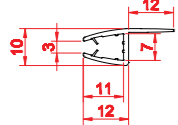

• Water seal