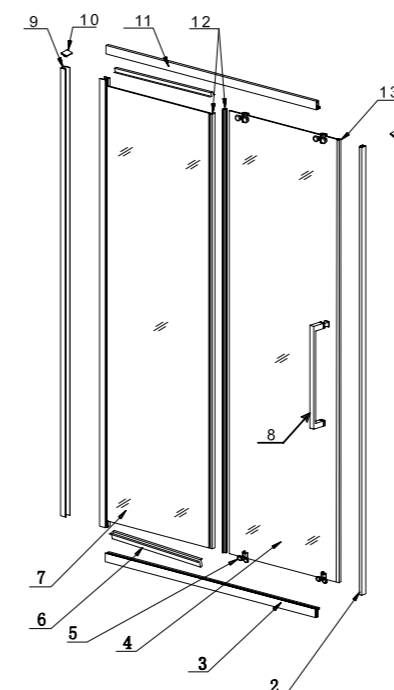

MINIMAL 400

ΜΟΝΗ ΣΥΡΟΜΕΝΗ ΠΟΡΤΑ
SINGLE SLIDING DOOR
EGY GÖRGŐS AJTÓ

NO.	Designation	Pieces	NO.	Designation	Pieces
1	Wall plug	6	15	Screw	6
2	Profile	1	16	Screw	8
3	Bottom profile	1	17	Screw	6
4	Movable glass door	1			
5	Double roller	4			
6	"U" gasket	2			
7	fixed glass	1			
8	Handle	1			
9	Wall profile	2			
10	Profile cover	2			
11	Top profile	1			
12	Upright gasket	1			
13	magnetic tripe	1			
14	Decoration cover	15			

ΠΙΝΑΚΑΣ ΑΝΤΑΛΛΑΚΤΙΚΩΝ / SPARE PARTS CHART / PIÈCES DE TABLE

No.	COD.	ΠΕΡΙΓΡΑΦΗ / DESCRIPTION / LA DESCRIPTION	ΤΙΜΗ PRICE ÀR
1	-	-	-
2	MIN-200-002	Οριζόντια προφίλ σετ 2 τεμαχίων (1 πάνω + 1 κάτω) / Horizontal profile set of 2 pcs. (1 up + 1 down) / Profilé horizontal jeu de 2 pièces (1 en haut + 1 en bas)	79,00 €
3	MIN-200-003	Ροδάκια σετ 4 τεμαχίων (2 πάνω + 2 κάτω) / Rollers set of 4 pcs. (2 up + 2 down) / Roulettes jeu de 4 pièces (2 en haut + 2 en bas)	31,00 €
4	MIN-200-004	Συρόμενη πόρτα 1τεμ. / Sliding door 1pcs. / Porte coulissante 1pcs.	119,00 €
5	MIN-200-005	Κάθετο λάστιχο στεγανοποίησης 1τεμ. / Vertical seal lits 1pcs. / Joints verticaux 1pcs.	15,00 €
6	MIN-200-006	Σταθερό κρύσταλλο 1τεμ. / Fixed glass 1pcs. / Verre fixe 1pcs.	103,00 €
7	MIN-200-007	Προφίλ τοίχου 1τεμ. / Wall profile 1pcs. / Profilé de mur 1pcs.	23,00 €
8	MIN-200-008	Χερούλι 1τεμ. / Handles 1pcs. / Poignée 1pcs.	55,00 €
9	MIN-200-009	Μαγνητικό προφίλ 1τεμ. / Magnetic profile 1pcs. / Profilé magnétique 1pcs.	15,00 €
10	MIN-200-010	Καπάκια 2τεμ. / Caps 2pcs. / Bouchons 2pcs.	15,00 €
11	MIN-200-011	Οριζόντιο στεγανοποιητικό 2τεμ. / Horizontal seal 2pcs. / Joints horizontaux 2pcs.	15,00 €
12-16	MIN-200-012	Εξαρτήματα και βίδες / Accessories and screws / Vis et accessoires	15,00 €

ΠΙΝΑΚΑΣ ΑΝΤΑΛΛΑΚΤΙΚΩΝ / SPARE PARTS CHART / PIÈCES DE TABLE

No.	COD.	ΠΕΡΙΓΡΑΦΗ / DESCRIPTION / LA DESCRIPTION	ΤΙΜΗ PRICE ÀR
1, 14-17	MIN-400-001	Εξαρτήματα και βίδες / Accessories and screws / Vis et accessoires	15,00 €
2	MIN-400-002	Κάθετο προφίλ 1τεμ. / Vertical profile 1pcs. / Profilé vertical 1pcs.	15,00 €
3, 11	MIN-400-003	Οριζόντια προφίλ σετ 2 τεμαχίων (3 1τεμ. + 11 1τεμ.) / Horizontal profile set of 2 pcs. (3 1pcs. + 11 1pcs) / Profilé horizontal jeu de 2 pièces (3 1pcs. + 11 1pcs)	47,00 €
4	MIN-400-004	Συρόμενη πόρτα 1τεμ. / Sliding door 1pcs. / Porte coulissante 1pcs.	119,00 €
5	MIN-400-005	Ροδάκια σετ 4 τεμαχίων (2 πάνω + 2 κάτω) / Rollers set of 4 pcs. (2 up + 2 down) / Roulettes jeu de 4 pièces (2 en haut + 2 en bas)	31,00 €
6	MIN-400-006	Οριζόντιο στεγανοποιητικό 2τεμ. / Horizontal seal 2pcs. / Joints horizontaux 2pcs.	15,00 €
7	MIN-400-007	Σταθερό κρύσταλλο 1τεμ. / Fixed glass 1pcs. / Verre fixe 1pcs.	103,00 €
8	MIN-400-008	Χερούλι 1τεμ. / Handles 1pcs. / Poignée 1pcs.	55,00 €
9	MIN-400-009	Προφίλ τοίχου 1τεμ. / Wall profile 1pcs. / Profilé de mur 1pcs.	15,00 €
10	MIN-400-010	Καπάκια 2τεμ. / Caps 2pcs. / Bouchons 2pcs.	15,00 €
12	MIN-400-011	Κάθετο λάστιχο στεγανοποίησης 1τεμ. / Vertical seal lits 1pcs. / Joints verticaux 1pcs.	15,00 €
13	MIN-400-012	Μαγνητικό προφίλ 1τεμ. / Magnetic profile 1pcs. / Profil magnétique 1pcs.	15,00 €