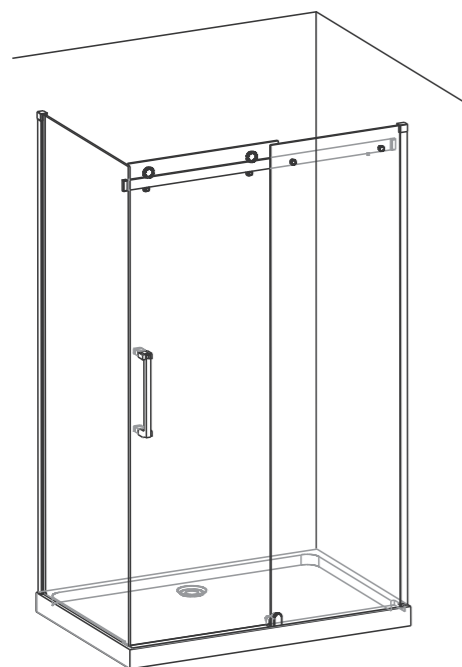

NEW ELIXIR 500

ΜΟΝΗ ΣΥΡΟΜΕΝΗ ΠΟΡΤΑ
SINGLE SLIDING DOOR
EGY GÖRGŐS AJTÓ

NO.	Designation	Pieces	NO.	Designation	Pieces
1	Square tray	1	15	Connector	1
2	Glass fixed on the left	1	16	AL cover	1
3	Glass fixed on the right	1	17	Special crew set	2
4	Glass for movable door	1	18	Handle	1
5	Roller	2	19	Self tapping screw ST4*16	7
6	Flexible glass clip	1	20	Self tapping screw ST4*25	6
7	Limit anxis	2	21	Rubber plug	6
8	M1 limit anxis	1	22	Crew cover	6
9	Crew cover	6	23	Recessed countersunk head screw M4*20	2
10	Beam on top	1	24	Water bar	1
11	AL fix on wall	1			
12	AL cover	2			
13	AL cover	1			
14	AL cover	1			

ΠΙΝΑΚΑΣ ΑΝΤΑΛΛΑΚΤΙΚΩΝ / SPARE PARTS CHART / PIÈCES DE TABLE

No.	COD.	ΠΕΡΙΓΡΑΦΗ / DESCRIPTION / LA DESCRIPTION	ΤΙΜΗ PRICE ÁR
1	-	-	-
2	NEL-500-002	Πλαϊνό σταθερό κρύσταλλο με προφίλ 1τεμ. / Fixed glass side with profilil 1pcs. / Verre fixe avec profilé 1pcs.	239,00 €
3	NEL-500-003	Σταθερό κρύσταλλο 1τεμ. / Fixed glass 1pcs. / Verre fixe 1pcs.	159,00 €
4	NEL-500-004	Συρόμενη πόρτα 1τεμ. / Sliding door 1pcs. / Porte coulissante 1pcs.	159,00 €
5	NEL-500-005	Σετ ροδάκια για μία πόρτα / Rollers complete set for a door / Roulette set pour une porte	71,00 €
6	NEL-500-006	Εύκαμπτος συνδετήρας κρυστάλλου 1τεμ. / Flexible glass clip 1pcs. / Clip en verre flexible 1pcs.	31,00 €
7, 8	NEL-500-007	Stopper 1τεμ. / Stopper 1pcs. / Stopper 1pcs	15,00 €
9, 12-14, 16	NEL-500-008	Καπάκια 2τεμ. / Caps 2pcs. / Bouchons 2pcs.	15,00 €
10	NEL-500-009	Οριζόντιο προφίλ / Horizontal profile / Profilé horizontal	47,00 €
11	NEL-500-010	Προφίλ τοίχου 1τεμ. / Wall profile 1pcs. / Profilé de mur 1pcs.	23,00 €
15	NEL-500-011	Σύνδεσμος + καπάκι / Connector + cover / Connecteur + couvercle	15,00 €
17	NEL-500-012	Σταθεροποιητής κρυστάλλου 2τεμ. / Stabilizer glass 2pcs. / Stabilisation fixe 2pcs.	15,00 €
18	NEL-500-013	Χερούλι 1τεμ. / Handles 1pcs. / Poignée 1pcs.	71,00 €
19-23	NEL-500-014	Εξαρτήματα και βίδες / Accessories and screws / Vis et accessoires	15,00 €
24	NEL-500-015	Κάθετο λάστιχο στεγανοποίησης 1τεμ. / Vertical seal lits 1pcs. / Joints verticaux 1pcs.	15,00 €