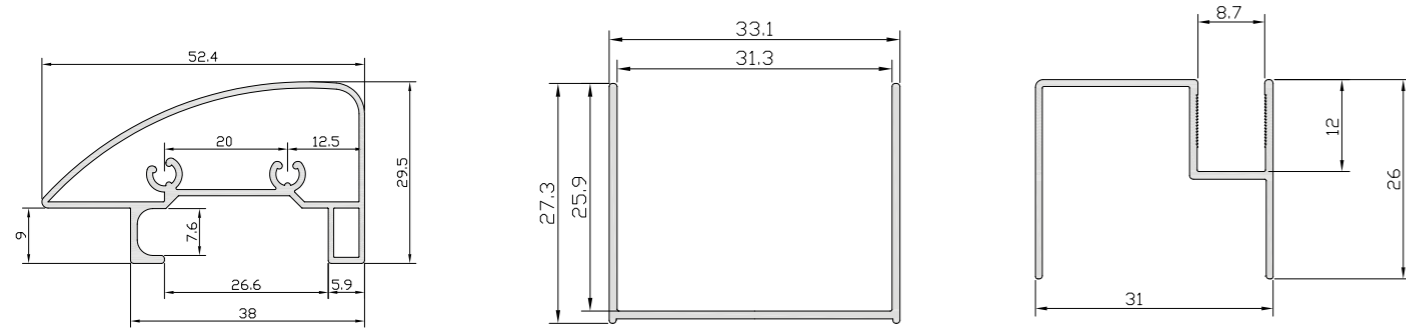

NEW FLORA 500

NEW FLORA (Maniglie / Handles / Poignées)

NEW SN-10

ON 100 - ON 500

ON 400

• Top support bar

L=300 for width of 700/900mm
 L=400 for width of 1000/1100mm
 L=500 for width of 1200mm
 L=630 for width of 1300mm