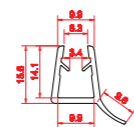

• Bottom water seal