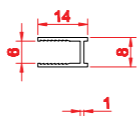

• Wall profile