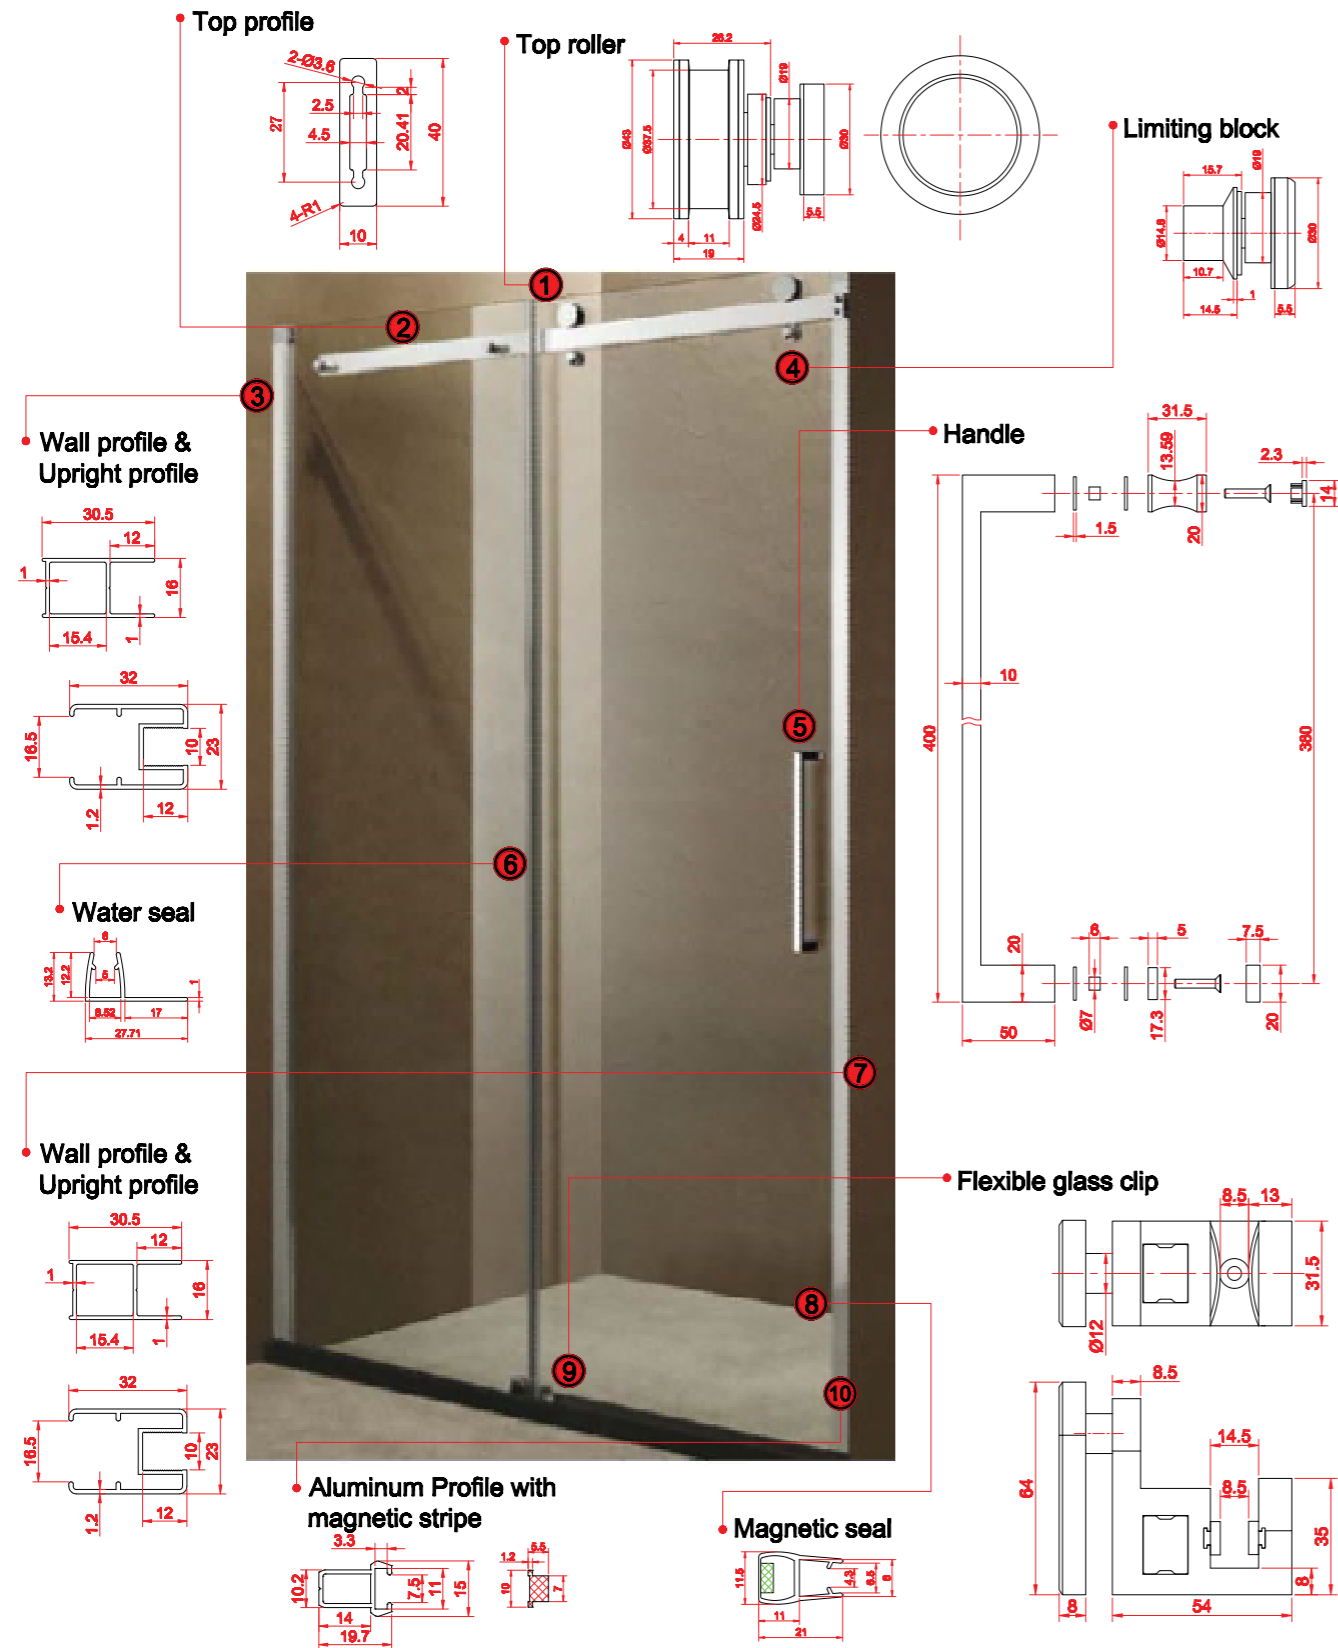

NEW ELIXIR 400