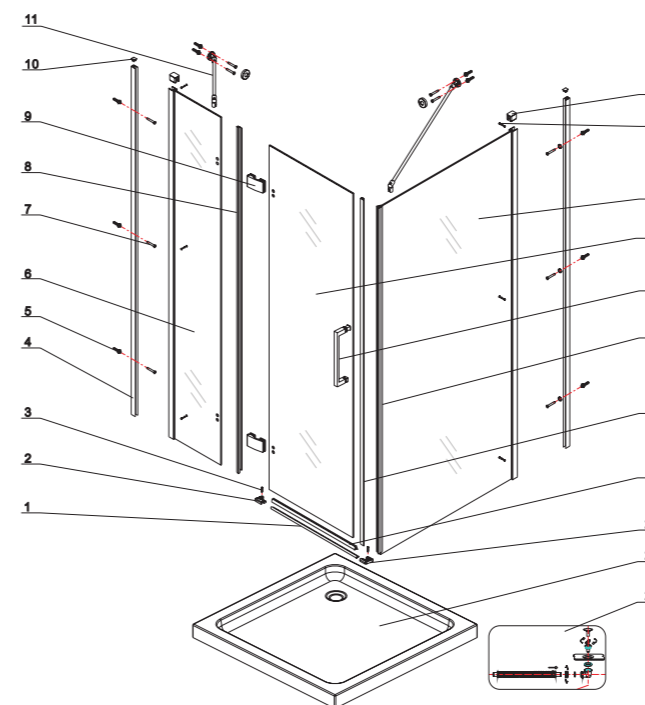

ON 500

ΤΕΤΡΑΓΩΝΗ / ΟΡΘΟΓΩΝΙΑ
SQUARE / RECTANGLE
NÉGYZET / NÉGYSZÖGLETES

NO.	Designation	Pieces	NO.	Designation	Pieces
1	H10 profile	1	12	K227 profile Cover	2
2	H20-stop	2	13	Screw nut	2
3	Screw ST4*16	8	14	Fixed glass panel	1
4	K232 profile	1	15	Movable glass	1
5	Wall plug	6	16	Handle	1
6	Fixed glass panel	1	17	Magnetic seal	2
7	Screw ST4*35	10	18	Magnetic seal	1
8	Rubber seal	1	19	306D rubber gasket	1
9	Hinge	2	20	H25-stop	2
10	K232 profile Cover	2	21	Tray	1
11	Bar	1	22	Standard drainer	1

No.	COD.	ΠΕΡΙΓΡΑΦΗ / DESCRIPTION / LA DESCRIPTION	ΤΙΜΗ PRICE ÁR
1	ON-400-001	Οριζόντιο προφίλ 1τεμ. / Horizontal profile 1pcs. / Profilé horizontal 1pcs.	15,00 €
3	ON-400-002	Προφίλ τοίχου 1τεμ. / Wall profile 1pcs. / Profilé de mur 1pcs.	23,00 €
5	ON-400-003	Σταθερό κρύσταλλο 1τεμ. / Fixed glass 1pcs. / Verre fixe 1pcs.	111,00 €
7	ON-400-004	Κάθετο λάστιχο στεγανοποίησης 1τεμ. / Vertical seal lits 1pcs. / Joints verticaux 1pcs.	15,00 €
8	ON-400-005	Μεντεσέδες 2τεμ. / Hinges 2pcs. / Charnières 2pcs.	79,00 €
9, 13	ON-400-006	Καπάκι 1τεμ. / Caps 1pcs. / Bouchons 1pcs.	15,00 €
10	ON-400-007	Βραχίονας 1τεμ. / Arm 1pcs. / Bras 1pcs.	39,00 €
13	ON-400-008	Χερούλι 1τεμ. / Handles 1pcs. / Poignée 1pcs.	55,00 €
14	ON-400-009	Ανοιγόμενη πόρτα 1τεμ. / Pivot door 1pcs. / Porte pivotante 1pcs.	151,00 €
15	ON-400-010	Κάθετο λάστιχο στεγανοποίησης 1τεμ. / Vertical seal lits 1pcs. / Joints verticaux 1pcs.	15,00 €
16	ON-400-011	Οριζόντιο στεγανοποιητικό 2τεμ. / Horizontal seal 2pcs. / Joints horizontaux 2pcs.	15,00 €
2, 4, 6, 12	ON-400-012	Εξαρτήματα και βίδες / Accessories and screws / Vis et accessoires	15,00 €

ΠΙΝΑΚΑΣ ΑΝΤΑΛΛΑΚΤΙΚΩΝ / SPARE PARTS CHART / PIÈCES DE TABLE