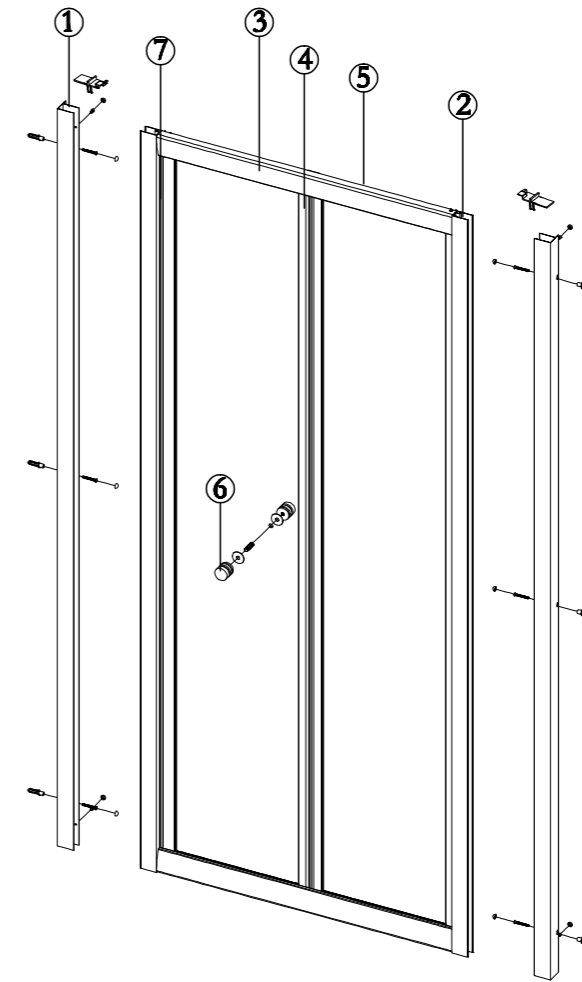

FLORA SN-10 / YS05 / U

YS05

U

M 4S