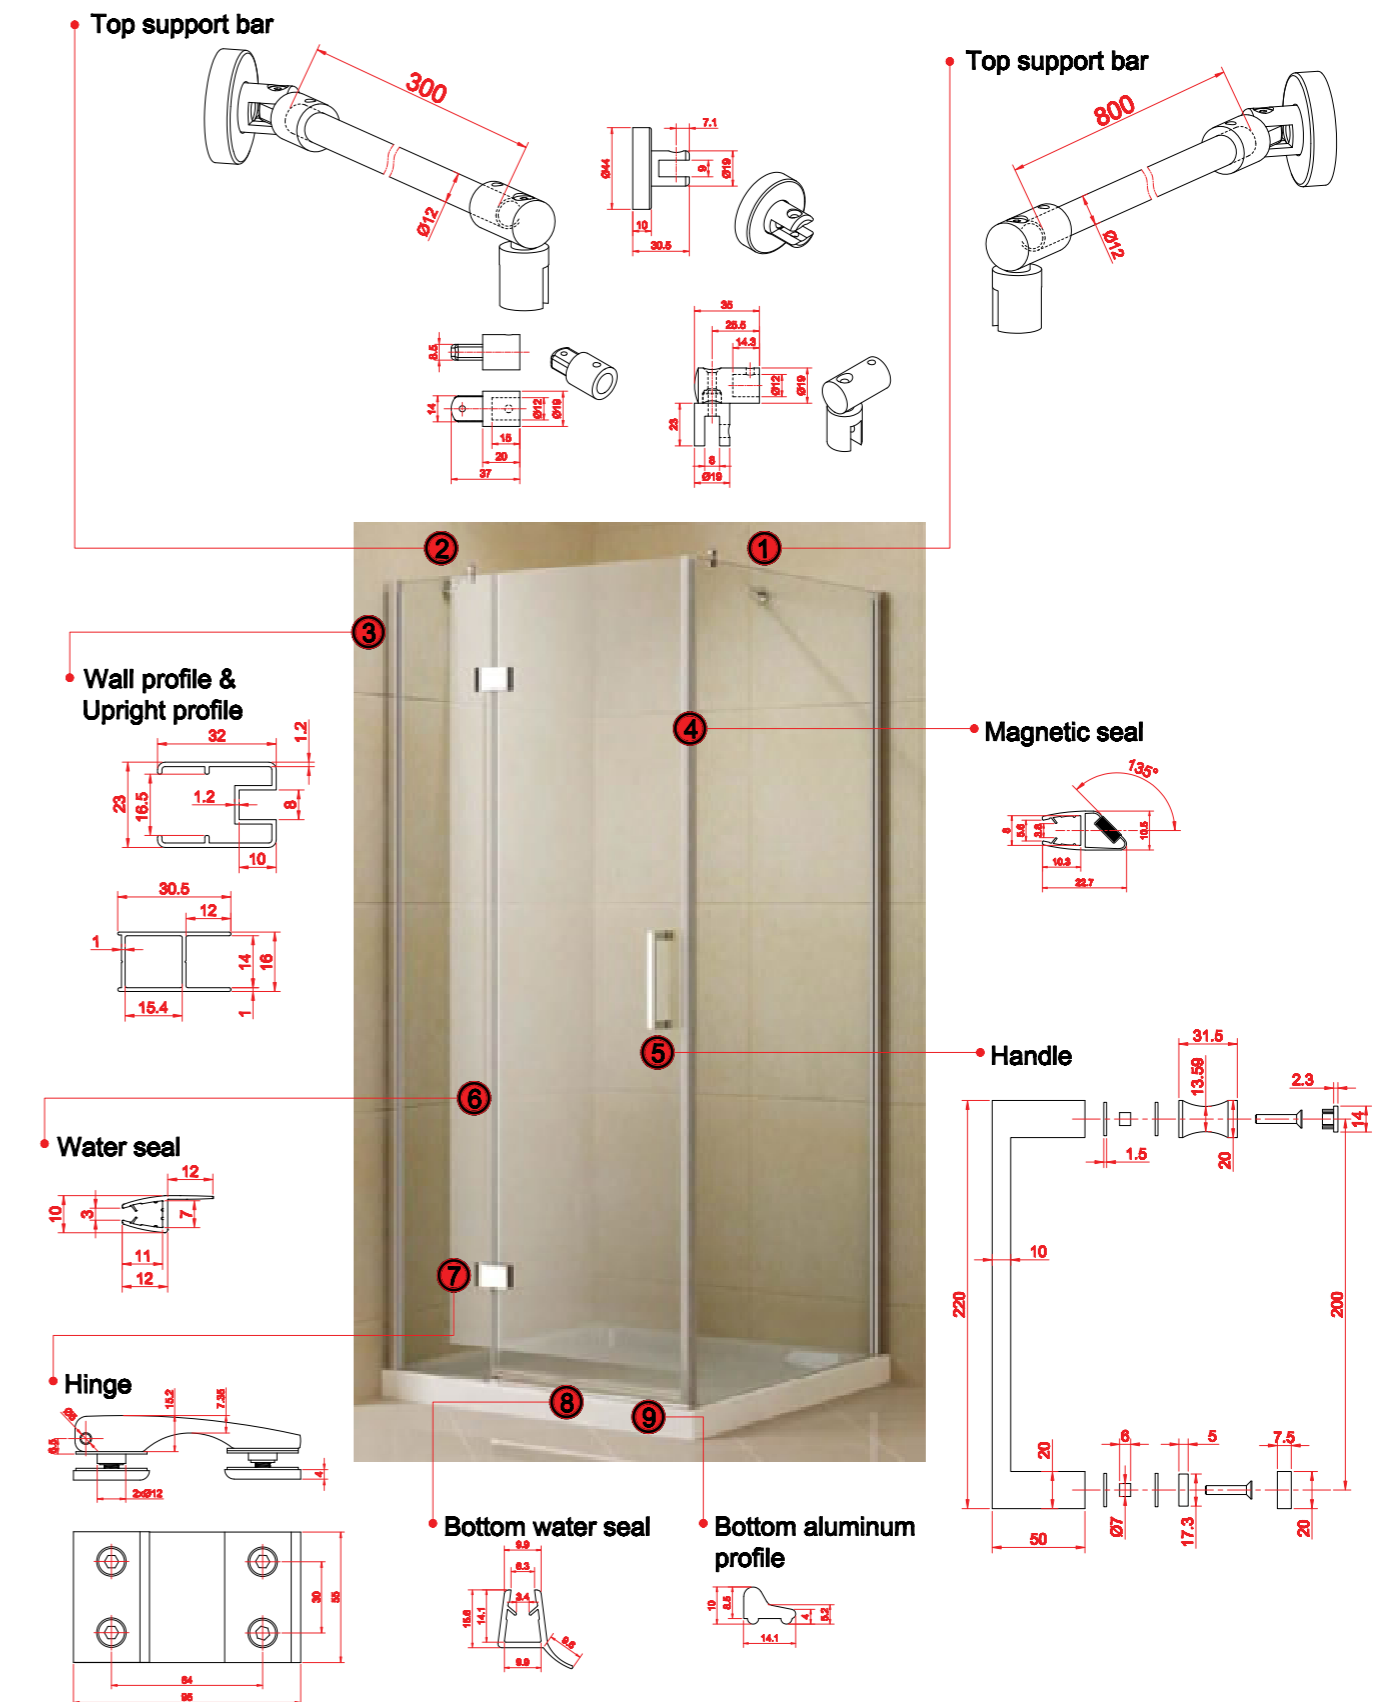

NEW FLORA 500

NEW FLORA (Maniglie / Handles / Poignées)

NEW SN-10

ON 100 - ON 500

ON 400

• Top support bar

L=300 for width of 700/900mm
 L=400 for width of 1000/1100mm
 L=500 for width of 1200mm
 L=630 for width of 1300mm