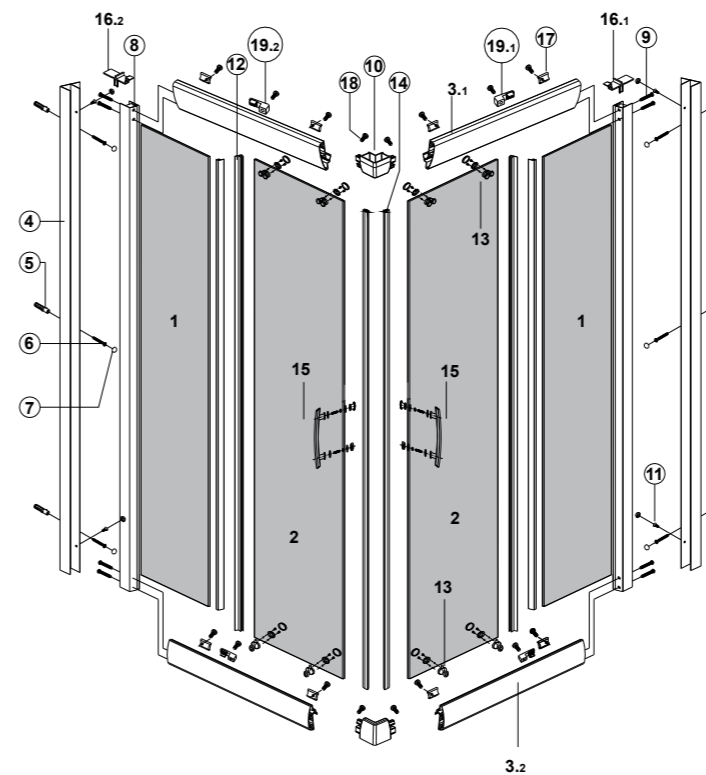

FLORA 100

TETΡΑΓΩΝΗ / ΟΡΘΟΓΩΝΙΑ
SQUARE / RECTANGLE
NÉGYZET / NÉGYSZÖGLETES

NO.	Designation	Pieces	NO.	Designation	Pieces
3.1		1	14		2
1					
2					
3.2					
4		1			1
5	Ø8	7			
6	ST4X35	7			
7		15			
8		1	16.1		2
9	ST4X35	9	16.2		2
10		1	17		1
11	ST4X10	5	18	ST4X10	17
12		1	19.1		2
			19.2		2
13		4			

ΠΙΝΑΚΑΣ ΑΝΤΑΛΛΑΚΤΙΚΩΝ / SPARE PARTS CHART / PIÈCES DE TABLE

No.	COD.	ΠΕΡΙΓΡΑΦΗ / DESCRIPTION / LA DESCRIPTION	TIMH PRICE ÂR
1	ELI-500-001	Ακρυλική ντουζιέρα / Acrylic tray / Receveur acrylique	199,00 €
2	ELI-500-002	Πλαϊνό σταθερό κρύσταλλο με προφίλ 1τεμ. / Fixed glass side with profil 1pcs. / Verre fixe avec profilé 1pcs.	199,00 €
3	ELI-500-003	Σταθερό κρύσταλλο 1τεμ. / Fixed glass 1pcs. / Verre fixe 1pcs.	199,00 €
4	ELI-500-004	Συρόμενη πόρτα 1τεμ. / Sliding door 1pcs. / Porte coulissante 1pcs.	199,00 €
5	ELI-500-005	Σετ ροδάκια για μία πόρτα / Rollers complete set for a door / Roulette set pour une porte	71,00 €
6	ELI-500-006	Εύκαμπτος συνδετήρας κρυστάλλου 1τεμ. / Flexible glass clip 1pcs. / Clip en verre flexible 1pcs.	31,00 €
7, 8	ELI-500-007	Stopper 1τεμ. / Stopper 1pcs. / Stopper 1pcs	15,00 €
9, 12-14, 16	ELI-500-008	Καπάκια 2τεμ. / Caps 2pcs. / Bouchons 2pcs.	15,00 €
10	ELI-500-009	Οριζόντιο προφίλ / Horizontal profile / Profilé horizontal	47,00 €
11	ELI-500-010	Προφίλ τοίχου 1τεμ. / Wall profile 1pcs. / Profilé de mur 1pcs.	23,00 €
15	ELI-500-011	Σύνδεσμος + καπάκι / Connector + cover / Connecteur + couvercle	15,00 €
17	ELI-500-012	Σταθεροποιητής κρυστάλλου 2τεμ. / Stabilizer glass 2pcs. / Stabilisation fixe 2pcs.	15,00 €
18	ELI-500-013	Γιαμίζιονι verticali 1pz. / Vertical seal 1pcs. / Joints verticaux 1pcs.	15,00 €
19	ELI-500-014	Χερούλι 1τεμ. / Handles 1pcs. / Poignée 1pcs.	71,00 €
20-24	ELI-500-015	Εξαρτήματα και βίδες / Accessories and screws / Vis et accessoires	15,00 €
25	ELI-500-016	Κάθετο λάστιχο στεγανοποίησης 1τεμ. / Vertical seal lits 1pcs. / Joints verticaux 1pcs.	15,00 €

ΠΙΝΑΚΑΣ ΑΝΤΑΛΛΑΚΤΙΚΩΝ / SPARE PARTS CHART / PIÈCES DE TABLE