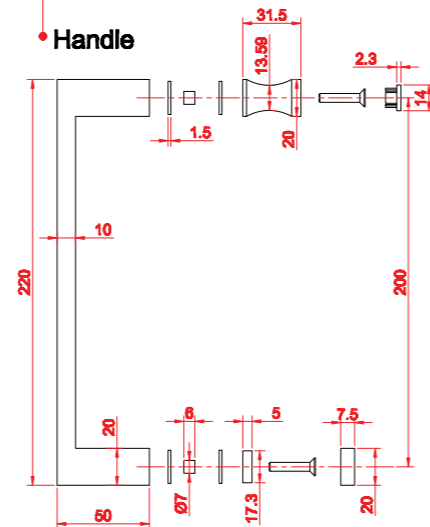

• Glass clip

• Bottom aluminum profile

• Bottom water seal

• Wall profile

• Magnetic seal

• Handle