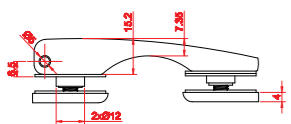

ON 400

• Top support bar

L=300 for width of 700/900mm
L=400 for width of 1000/1100mm
L=500 for width of 1200mm
L=630 for width of 1300mm

• Wall profile & Upright profile

• Water seal

• Hinge

• Glass clip

• Bottom aluminum profile

• Bottom water seal

• Wall profile

• Magnetic seal

• Handle

PANEX 100