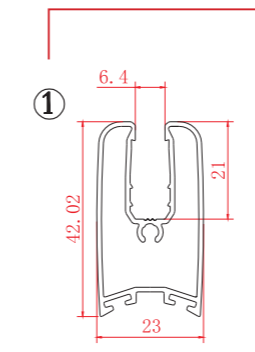

ON 400

• Top support bar

L=300 for width of 700/900mm
L=400 for width of 1000/1100mm
L=500 for width of 1200mm
L=630 for width of 1300mm

• Wall profile & Upright profile

• Water seal

• Hinge

• Glass clip

• Bottom aluminum profile

• Bottom water seal

• Wall profile

• Magnetic seal

• Handle

PANEX 100