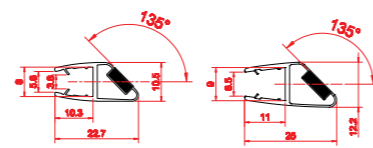

• Bottom aluminum profile

• Bottom water seal

• Wall profile

• Magnetic seal