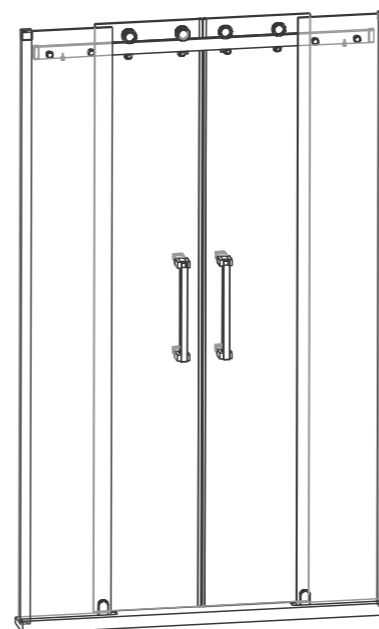

NEW ELIXIR 600

ΔΙΠΛΗ ΣΥΡΟΜΕΝΗ ΠΟΡΤΑ
DOUBLE SLIDING DOOR
DUPLA CSÚSZÓ AJTÓ

NO.	Designation	Pieces	NO.	Designation	Pieces
1	Marble rail	1	13	AL cover	1
2	Glass fixed	1	14	Special crew set	2
3	Glass door	1	15	Handle	1
4	Roller	2	16	Self tapping screw ST4*16	8
5	Flexible glass clip	1	17	Self tapping screw ST4*25	6
6	Limit anxis	2	18	Rubber plug	6
7	M1 limit anxis	2	19	Crew cover	6
8	Crew cover	12	20	Recessed countersunk head screw M4*20	2
9	Beam on top	1	21	Water bar	1
10	AL fix on wall	1			
11	AL cover	2			
12	AL cover	1			

ΠΙΝΑΚΑΣ ΑΝΤΑΛΛΑΚΤΙΚΩΝ / SPARE PARTS CHART / PIÈCES DE TABLE

No.	COD.	ΠΕΡΙΓΡΑΦΗ / DESCRIPTION / LA DESCRIPTION	ΤΙΜΗ PRICE ÁR
1	-	-	-
2	NEL-600-002	Πλαϊνό σταθερό κρύσταλλο με προφίλ 1τεμ. / Fixed glass side with profilil 1pcs. / Verre fixe avec profilé 1pcs.	159,00 €
3	NEL-600-003	Συρόμενη πόρτα 1τεμ. / Sliding door 1pcs. / Porte coulissante 1pcs.	159,00 €
4	NEL-600-004	Σετ ροδάκια για μία πόρτα / Rollers complete set for a door / Roulette set pour une porte	71,00 €
5	NEL-600-005	Εύκαμπτος συνδετήρας κρυστάλλου 1τεμ. / Flexible glass clip 1pcs. / Clip en verre flexible 1pcs.	31,00 €
6, 7	NEL-600-006	Stopper 1τεμ. / Stopper 1pcs. / Stopper 1pcs	15,00 €
8, 11-13	NEL-600-007	Καπάκια 2τεμ. / Caps 2pcs. / Bouchons 2pcs.	15,00 €
9	NEL-600-008	Οριζόντιο προφίλ / Horizontal profile / Profilé horizontal	47,00 €
10	NEL-600-009	Προφίλ τοίχου 1τεμ. / Wall profile 1pcs. / Profilé de mur 1pcs.	23,00 €
14	NEL-600-010	Σταθεροποιητής κρυστάλλου 2τεμ. / Stabilizer glass 2pcs. / Stabilisation fixe 2pcs.	15,00 €
15	NEL-600-011	Χερούλι 1τεμ. / Handles 1pcs. / Poignée 1pcs.	71,00 €
16-20	NEL-600-012	Εξαρτήματα και βίδες / Accessories and screws / Vis et accessoires	15,00 €
21	NEL-600-013	Κάθετο λάστιχο στεγανοποίησης 1τεμ. / Vertical seal lits 1pcs. / Joints verticaux 1pcs.	15,00 €