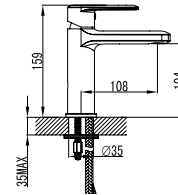

ZQ16R28

Cod. 5206836003658

149,00 €