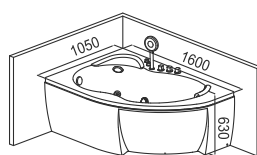

FORTUNA K-715L / FORTUNA K-715R

2.499,00 €

Cod. 5206836300740 / Cod. 5206836300757

Set di vasca idromassaggio e cabina

Vasca angolare asimmetrica con un pannello di vetro. Ha un sistema idromassaggio con 6 jets, una serie completa di rubinetti con doccia, cascata, valvola automatica e poggiatesta ergonomico. L'idromassaggio ha una pompa di 1,2HP/900W, drenaggio automatico, interruttore termico integrato e comandi pneumatici. Il pannello di vetro temperato trasparente ha il profilo di alluminio con una staffa di supporto a muro. Il set può essere montato a destra o a sinistra. Ha 2 anni di garanzia ed è confezionata in cassa di legno e scatola di cartone.

Ensemble balnéo douche

Baignoire d'angle asymétrique avec cabine. Elle dispose un système d'hydromassage avec 6 jets, un ensemble complet de mitigeur avec douchette à main et cascade, bonde automatique et repose-tête ergonomique. L'hydromassage a une pompe de 1,2HP/900W, drainage automatique, boutons de commande pneumatiques interrupteur thermique intégré. La paroi de douche est en profilé d'aluminium et verre transparent. Elle peut être fixée sur mur avec un support très solide. L'ensemble est disponible en version droite (comme sur la photo) ou gauche. 2 ans de garantie. Elle est emballée dans une boîte et la boîte en bois.

Set of hydromassage bath and cabin