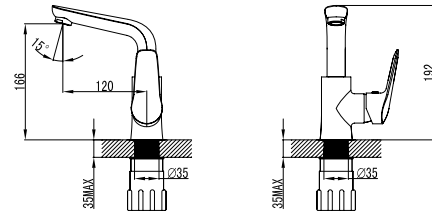

AZ16S79C

Cod. 5206836003542

109,00 €

Miscelatore lavabo alto
Cartuccia ceramica
Flessibili collegamento 35cm

Mitigeur lavabo haut
Cartouche céramique
Flexible de raccordement 35cm

Mixer tap high for wash basin
Ceramic cartridge
Flexible connectors 35cm

Μπαταρία νιπτήρος ψηλή
Μηχανισμός κεραμικών δίσκων
Σπιράλ σύνδεσης 35cm