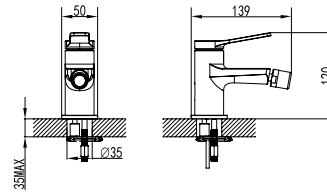

WNW468073C

Cod. 5206836007540

99,00 €

Miscelatore bidet

Cartuccia ceramica
Flessibili collegamento 35cm

Mitigeur bidet

Cartouche céramique
Flexible de raccordement 35cm

Mixer tap for bidet

Ceramic cartridge
Flexible connectors 35cm

Μπαταρία μπιντέ

Μηχανισμός κεραμικών δίσκων
Σπιράλ σύνδεσης 35cm