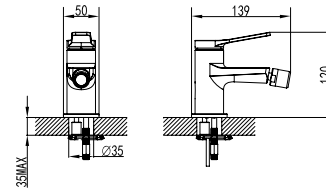

WNW468073PA

Cod. 5206836014517

149,00 €

Miscelatore bidet

Cartuccia ceramica
Flessibili collegamento 35cm

Mitigeur bidet

Cartouche céramique
Flexible de raccordement 35cm

Mixer tap for bidet

Ceramic cartridge
Flexible connectors 35cm

Μπαταρία μπιντέ

Μηχανισμός κεραμικών δίσκων
Σπιράλ σύνδεσης 35cm