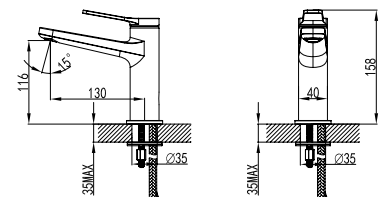

99,00 €

Miscelatore lavabo
Cartuccia ceramica
Flessibili collegamento 35cm

Mitigeur lavabo
Cartouche céramique
Flexible de raccordement 35cm

Mixer tap for wash basin
Ceramic cartridge
Flexible connectors 35cm