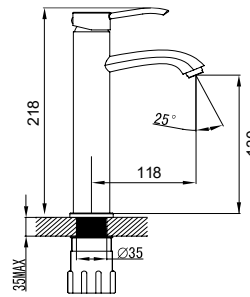

ZC16U27C

Cod. 5206836000114

99,00 €

Miscelatore lavabo medio
Cartuccia ceramica
Flessibili collegamento 35cm

Mitigeur lavabo
Cartouche céramique
Flexible de raccordement 35cm

Mixer tap for wash basin
Ceramic cartridge
Flexible connectors 35cm

Μπαταρία νιπτήρος
Μηχανισμός κεραμικών δίσκων
Σπιράλ σύνδεσης 35cm