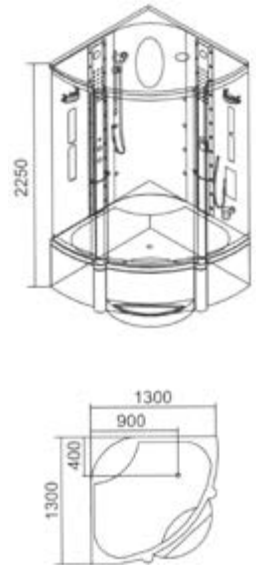

PALOMA K-549

6.499,00 €

Cod. 5206836517391

Vasca d'angolo idromassaggio

Vasca d'angolo idromassaggio in combinazione con cabina di multiple funzioni. Completa di soffione doccia, illuminazione, radio FM/AM con due casse, cappe di aspirazioni sul tetto, mensole ergonomiche, due maniglie ergonomiche, specchio, doccetta, un mixer e apparecchio per massaggio plantare. Cabina di vetro temperato 6mm in alluminio cromato. È dotata di un sistema idromassaggio con 6 jets, drenaggio automatica dell'acqua, con un interruttore termico e una valvola automatica e supportato da una pompa di 1HP/750W. Due comandi idromassaggio (comando on/off e comando dell'aria), illuminazione subacqua con lampada LED da fondo. Si può fornire con pannello luminoso elettronico delle varie funzioni. Ha una garanzia di 2 anni ed è confezionata in 4 scatole di cartone rivestite di legno.

Cabine de douche d'angle hydromassante

Le modèle K-549 est douche d'angle Balnéo qui combine les fonctions d'un bain à remous et une cabine hydromassante multifonctionnelle. Elle dispose de tête de douche, éclairage de plafond, radio FM/AM avec deux haut-parleurs, ventilateur de plafond, sièges - étagères ergonomiques pour les petits objets, deux poignées ergonomiques, miroir, douche à main, mélangeur et un dispositif pour massage plantaire. Il dispose aussi de 11 jets de massage vertical, dorsal et cervical. La cabine est aussi disponible avec un panneau de commande électronique multifonctionnel avec des voyants lumineux. Verre transparent (sécurité) de 6mm et des cadres en inox. Elle dispose d'un système d'hydromassage de 6 jumbo jets et vidange automatique, aspiration, interrupteur thermique électrique intégré et une pompe 1HP/750W. Elle a une double commande dans la baignoire (marche-arrêt et air control), une vanne automatique et une lampe d'éclairage subaquatique LED. Livrée emballée dans 4 cartons lambrissés. 2 ans de garantie.

Hydromassage

The model K-549 is an electronically controlled hydro-sauna that combines the functions of a hydro massage bath and a multi-function hydro massage cabin. Includes ceiling shower, ceiling light, FM/AM radio with two loudspeakers, ceiling fan, ergonomic racks for small items, two ergonomic handles, mirror, heavy-duty shower head, heavy duty mixer, and plantar massage. It is also available with an electronic multi-function control panel with LEDs. Cabin crystals are transparent 6mm (security) and inox frames. It has a double control on the bathtub (on/off and air control). The bathroom has a hydro massage system with 6 jumbo jets and automatic drainage, suction, electronic thermal switch embedded. It also has eleven jets for vertical, dorsal and cervical massage. Automatic valve and underwater illumination with LED bottom lamp. The hydro massage system has a 1HP/750W pump. It is packaged in 4 cartons with wooden lining. 2 year warranty.

Μπάνιο υδρομασάζ