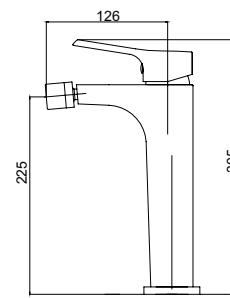

Miscelatore lavabo alto

Cartuccia ceramica
Flessibili collegamento 35cm

Mitigeur lavabo haut

Cartouche céramique
Flexible de raccordement 35cm

Mixer tap high for wash basin

Ceramic cartridge
Flexible connectors 35cm

Μπαταρία νιπτήρος ψηλή

Μηχανισμός κεραμικών δίσκων
Σπιράλ σύνδεσης 35cm

7934

Cod. 5206836511603

119,00 €