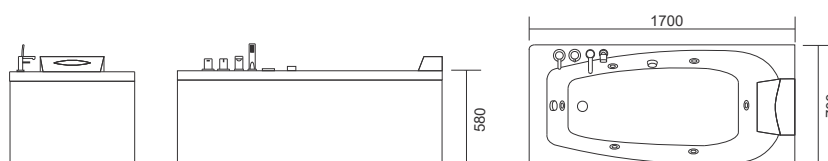

VENUS K-1204R

1.999,00 €

Cod. 5206836016146

Vasca idromassaggio

Vasca idromassaggio molto confortevole, può ospitare due adulti. È dotata di 2 pannelli (1 frontale e 1 laterale) e una base di supporto perimetrale. Ha un design molto elegante e particolare con accessori come il poggiatesta in poliuretano. Sulla vasca è installato un deviatore, due miscelatori per acqua calda-fredda, la cascata, la doccia a mano e due comandi pneumatici (comando on/off e comando dell'aria). La vasca è dotata di 6 jumbo jets Ø85 ed è accessoriata con una pompa di 1HP/750W. Si raccomanda per il posizionamento angolare. Ha 2 anni di garanzia ed è confezionata in cassa di legno e scatola di cartone.

Hydromassage

Très confortable baignoire d'hydro massage pouvant accueillir deux adultes en même temps. Elle a 2 tabliers (1 avant et 1 latéral) et châssis autoportant. Elle est d'une conception très spéciale avec des éléments tels que les deux appuis-tête en polyuréthane. Sur le bord de la baignoire est monté un solide mélangeur avec 1 poignée pour eau chaude-eau froide, robinet cascade, douchette à main et deux commandes pneumatiques (commande marche/arrêt et le contrôle aéro massage). La baignoire est équipée de six jumbos jets Ø85 qui sont soutenus par une pompe de 1HP/750W. Elle est recommandée pour position angulaire. 2 ans de garantie. Elle est emballée dans une boîte en bois et carton.

Hydromassage