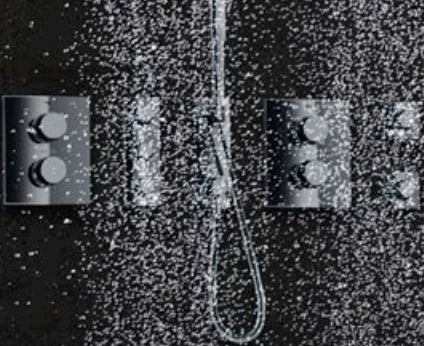

PURE LUXURY
AQUASYMPHONY

EXPLORE
THE MOST INSPIRING
PLACES THROUGHOUT
THE WORLD. WITH
AQUASYMPHONY
BY GROHE.

A misty mountain landscape with a lake reflecting the scene. The mountains are rugged and layered, with a soft, hazy atmosphere. The lake in the foreground is calm, mirroring the surrounding terrain and the distant peaks. The overall color palette is muted, with greys, blues, and soft whites, creating a serene and atmospheric mood.

EXCEPTIONAL.
LIKE THE GENTLE MISTS
OF TIERRA DEL FUEGO.

A misty, teal-colored lake with a wooden pier in the foreground and a forested hillside in the background. The scene is hazy and atmospheric, with a soft, yellowish light filtering through the mist. The pier is made of dark wood and has a simple railing. The water is a deep, vibrant teal color. The background shows a dense forest of trees, their outlines softened by the mist. The overall mood is serene and exotic.